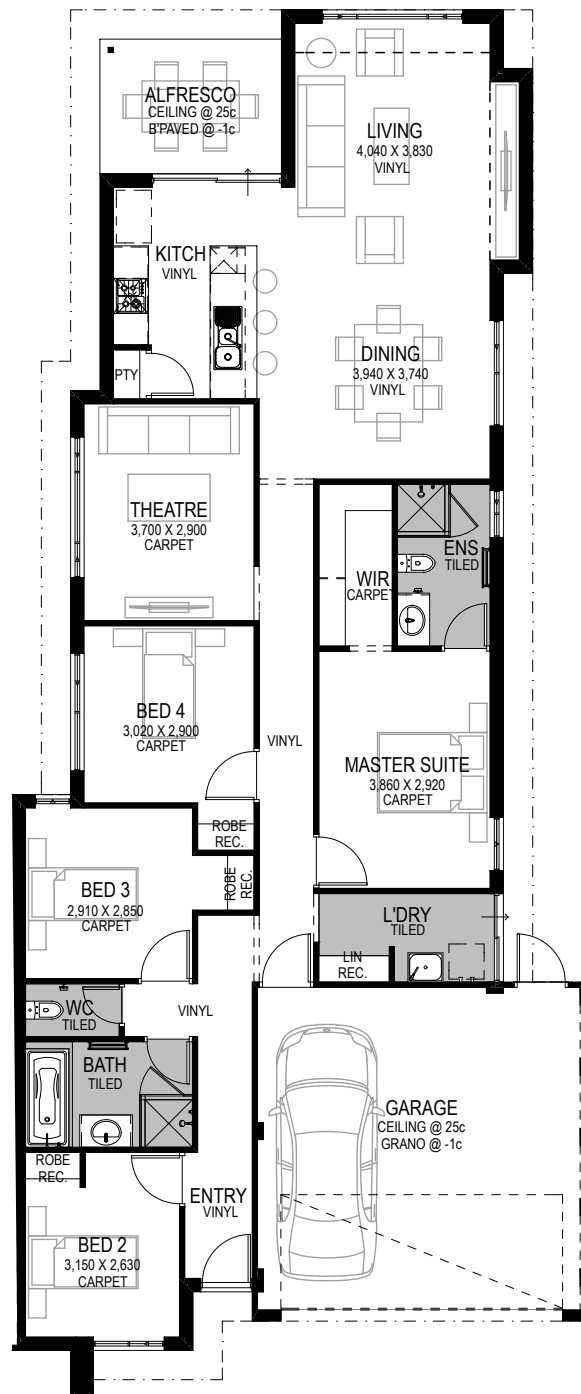

The Titan

LOT WIDTH

10

HOME SIZE

181m²

BEDROOMS

4

BATH

2

Perth 6555 7585

Bunbury to Margaret River 9760 1900

wahousingcentre.com.au

WA Housing Centre