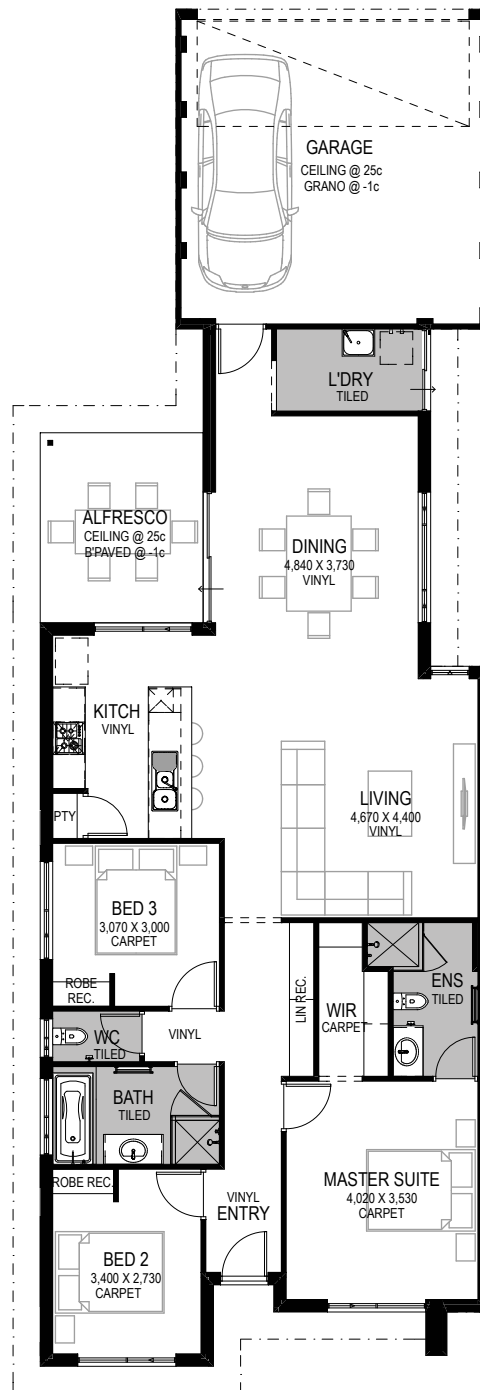

The Calypso

LOT WIDTH
10

HOME SIZE
174m²

BEDROOMS
3

BATH
2

Perth **6555 7585**

Bunbury to Margaret River **9760 1900**

wahousingcentre.com.au