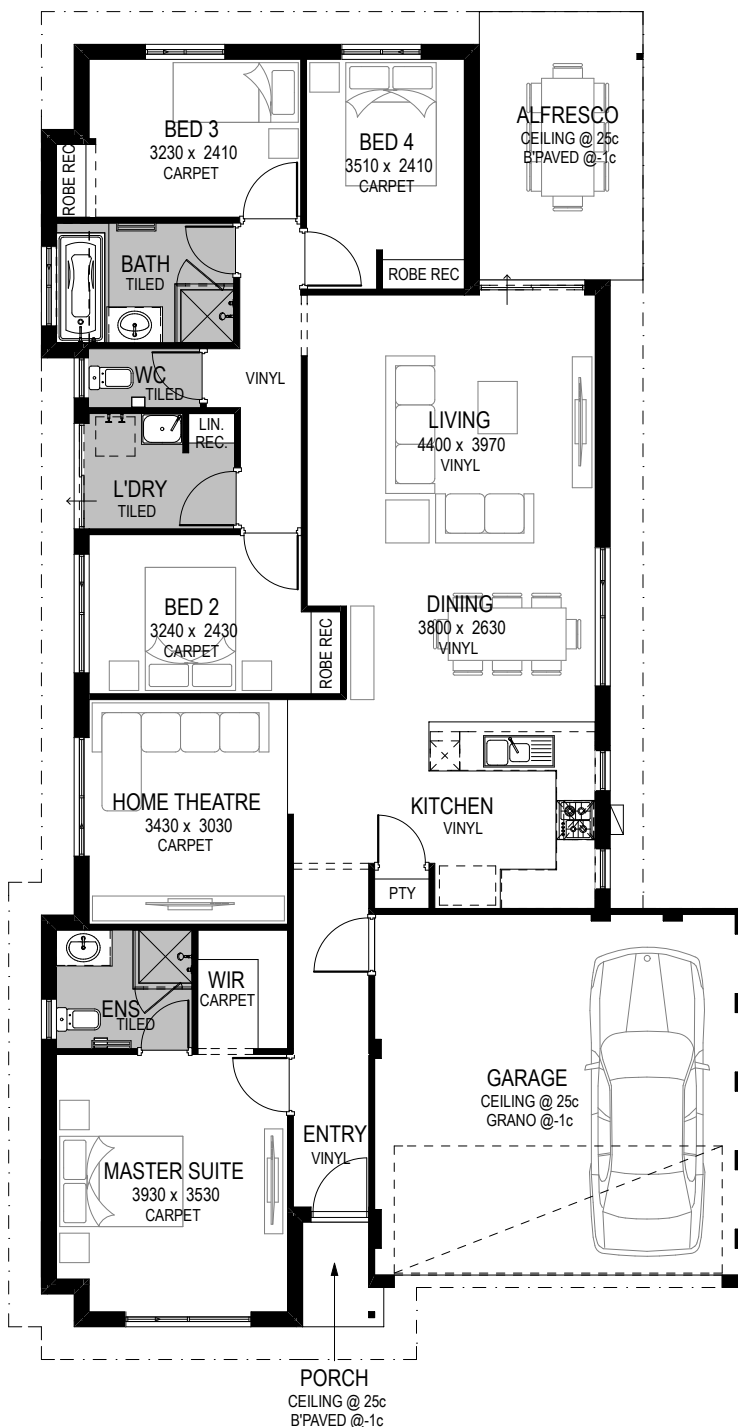

# The Rockfield

LOT WIDTH  
**12**

HOME SIZE  
**178m<sup>2</sup>**

BEDROOMS  
**4**

BATH  
**2**

Perth 6555 7585

Bunbury to Margaret River 9760 1900

[wahousingcentre.com.au](http://wahousingcentre.com.au)

**WA Housing Centre**